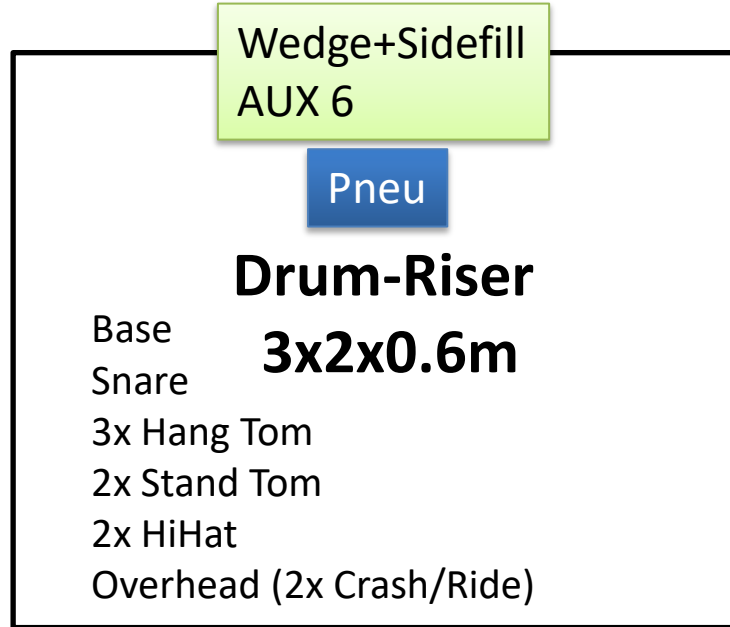

Banner an Traverse

Banner an Traverse

Banner an Traverse

Jackson

2x
230V

Voc Mic
Wireless

Line DI
GIT 1

Floorboard